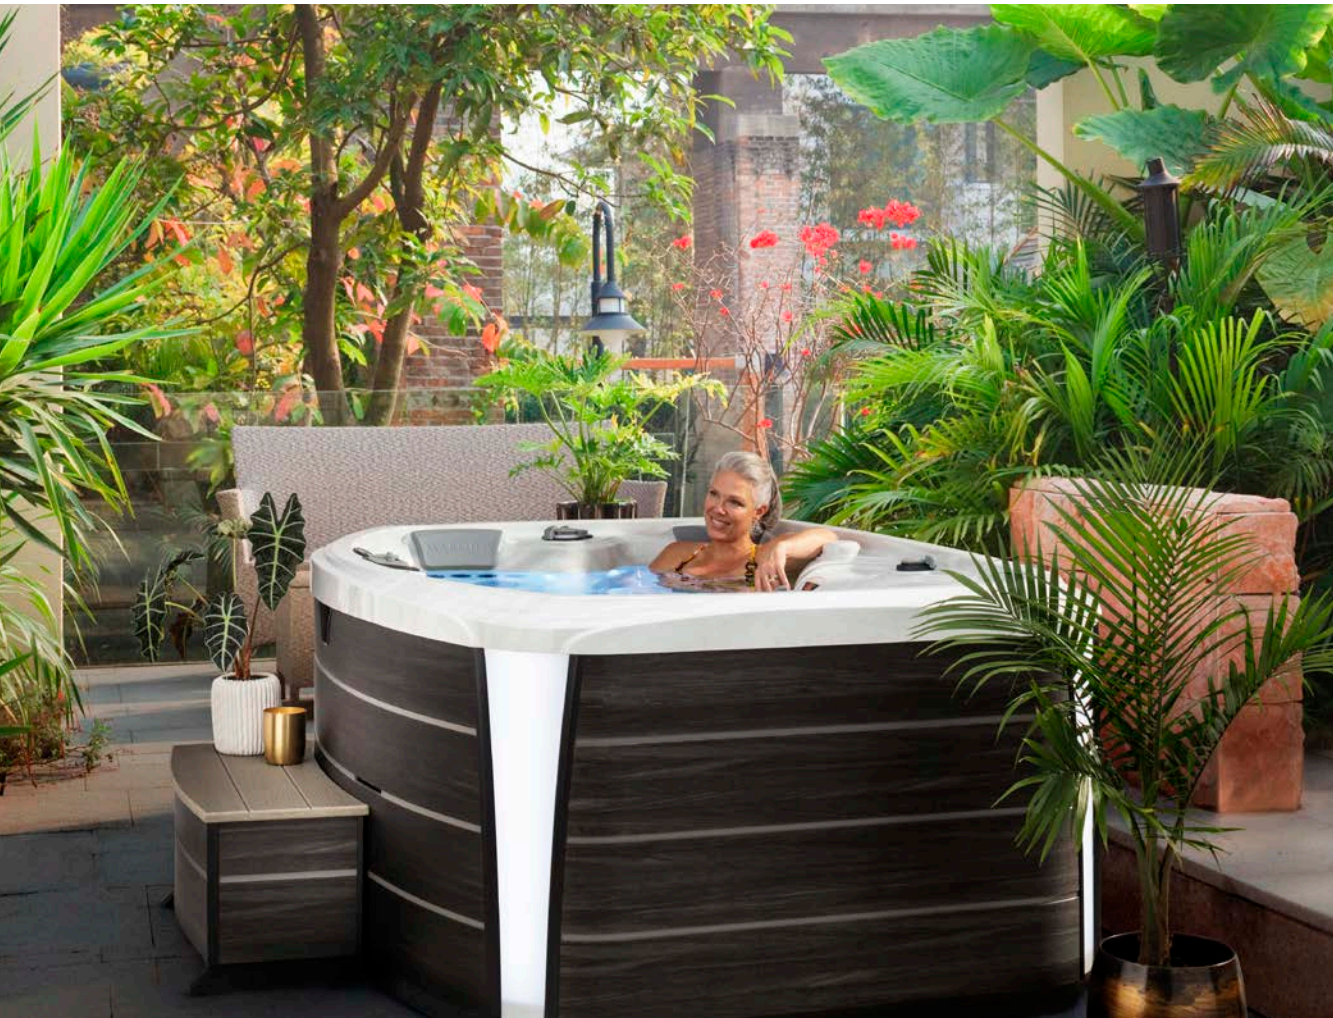

CROWN

DESTINY

	NORTH AMERICA	INTERNATIONAL
SIZE	85 x 85 x 36 in	216 x 216 x 91 cm
MASSAGE SEATS	7	7
WATER CAPACITY	310 gal	1173 l
DRY WEIGHT	700 lb	318 kg
FILLED WEIGHT	3289 lb	1492 kg
PUMPS	2 = 400 gpm	2 = 1514 lpm
ELECTRICAL	60 Hz 240V/30 or 50 A	50 Hz, 230V/32A/3PH*
THERAPY JETS	41	41
H.O.T. ZONES	4	4
SPECIALIZED SEATS	2 Deep-Tissue, 1 Relaxation, 1 Shiatsu